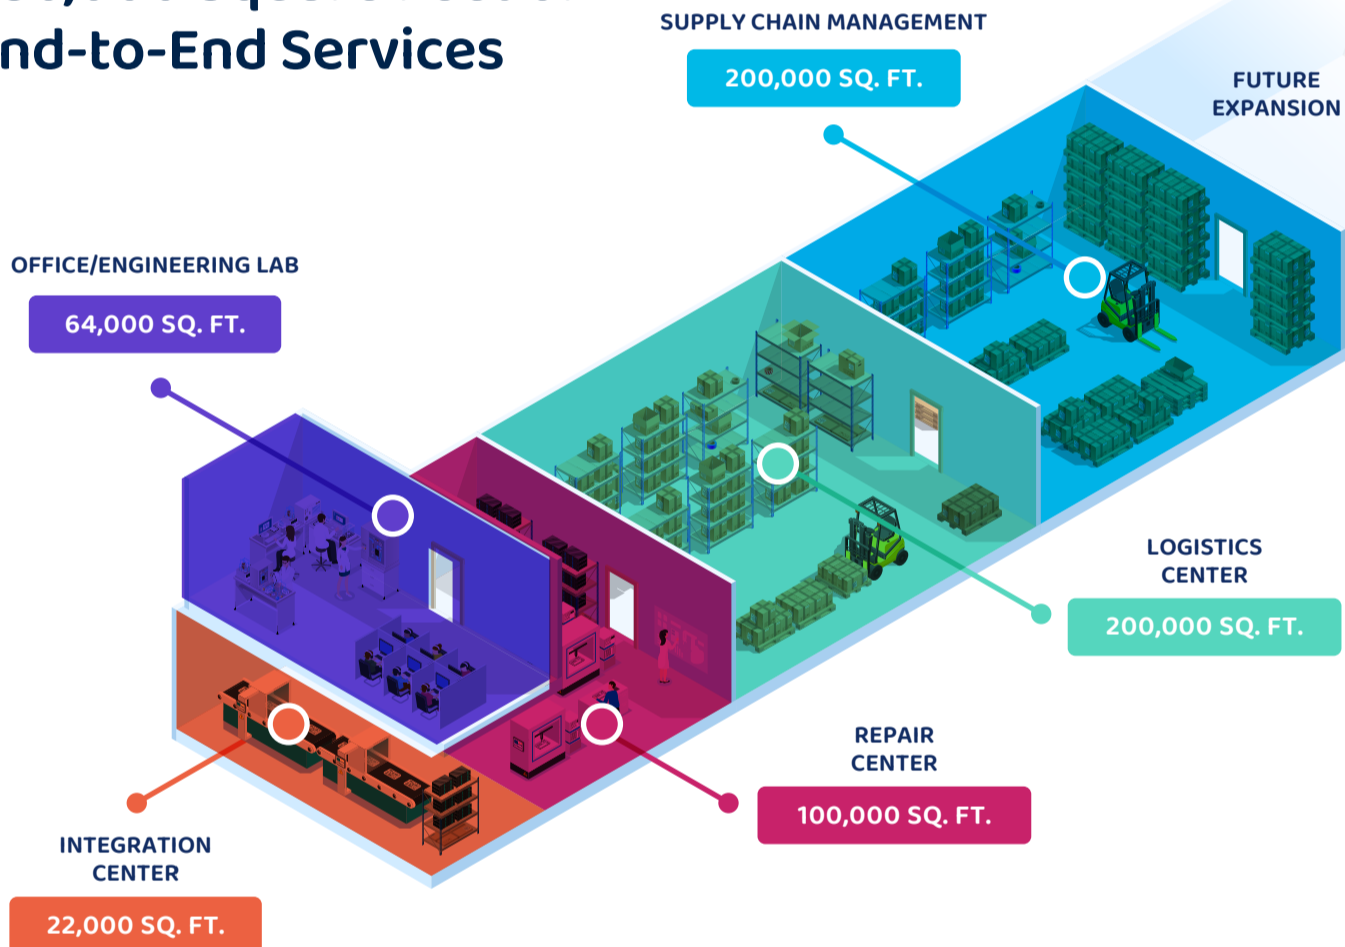

586,000 Square Feet of End-to-End Services

With Additional Space for Future Expansion

Certified Quality Every Time

As your partner in end-to-end lifecycle management services, we are committed to continually evolving and delivering higher value to both you and your customers. To provide quality service every time, the CenterPoint Facility is compliant with numerous industry standards, including:

ISO 9001:2015 QUALITY MANAGEMENT SYSTEMS

ISO 14001:2015 ENVIRONMENTAL MANAGEMENT SYSTEMS

ISO 13485:2016 MEDICAL DEVICES

Explore CenterPoint from Anywhere in the World

Schedule a complimentary interactive virtual tour of the CenterPoint facility to learn about:

- ✓ The different market segments covered within our repair center, including broadband solutions and medical devices
- ✓ Our highly trained experts, internally developed shop floor control system and New Program Implementation process
- ✓ Our expansive logistics center network, reverse logistics expertise, flexible supply chain models, inventory management and storage capabilities